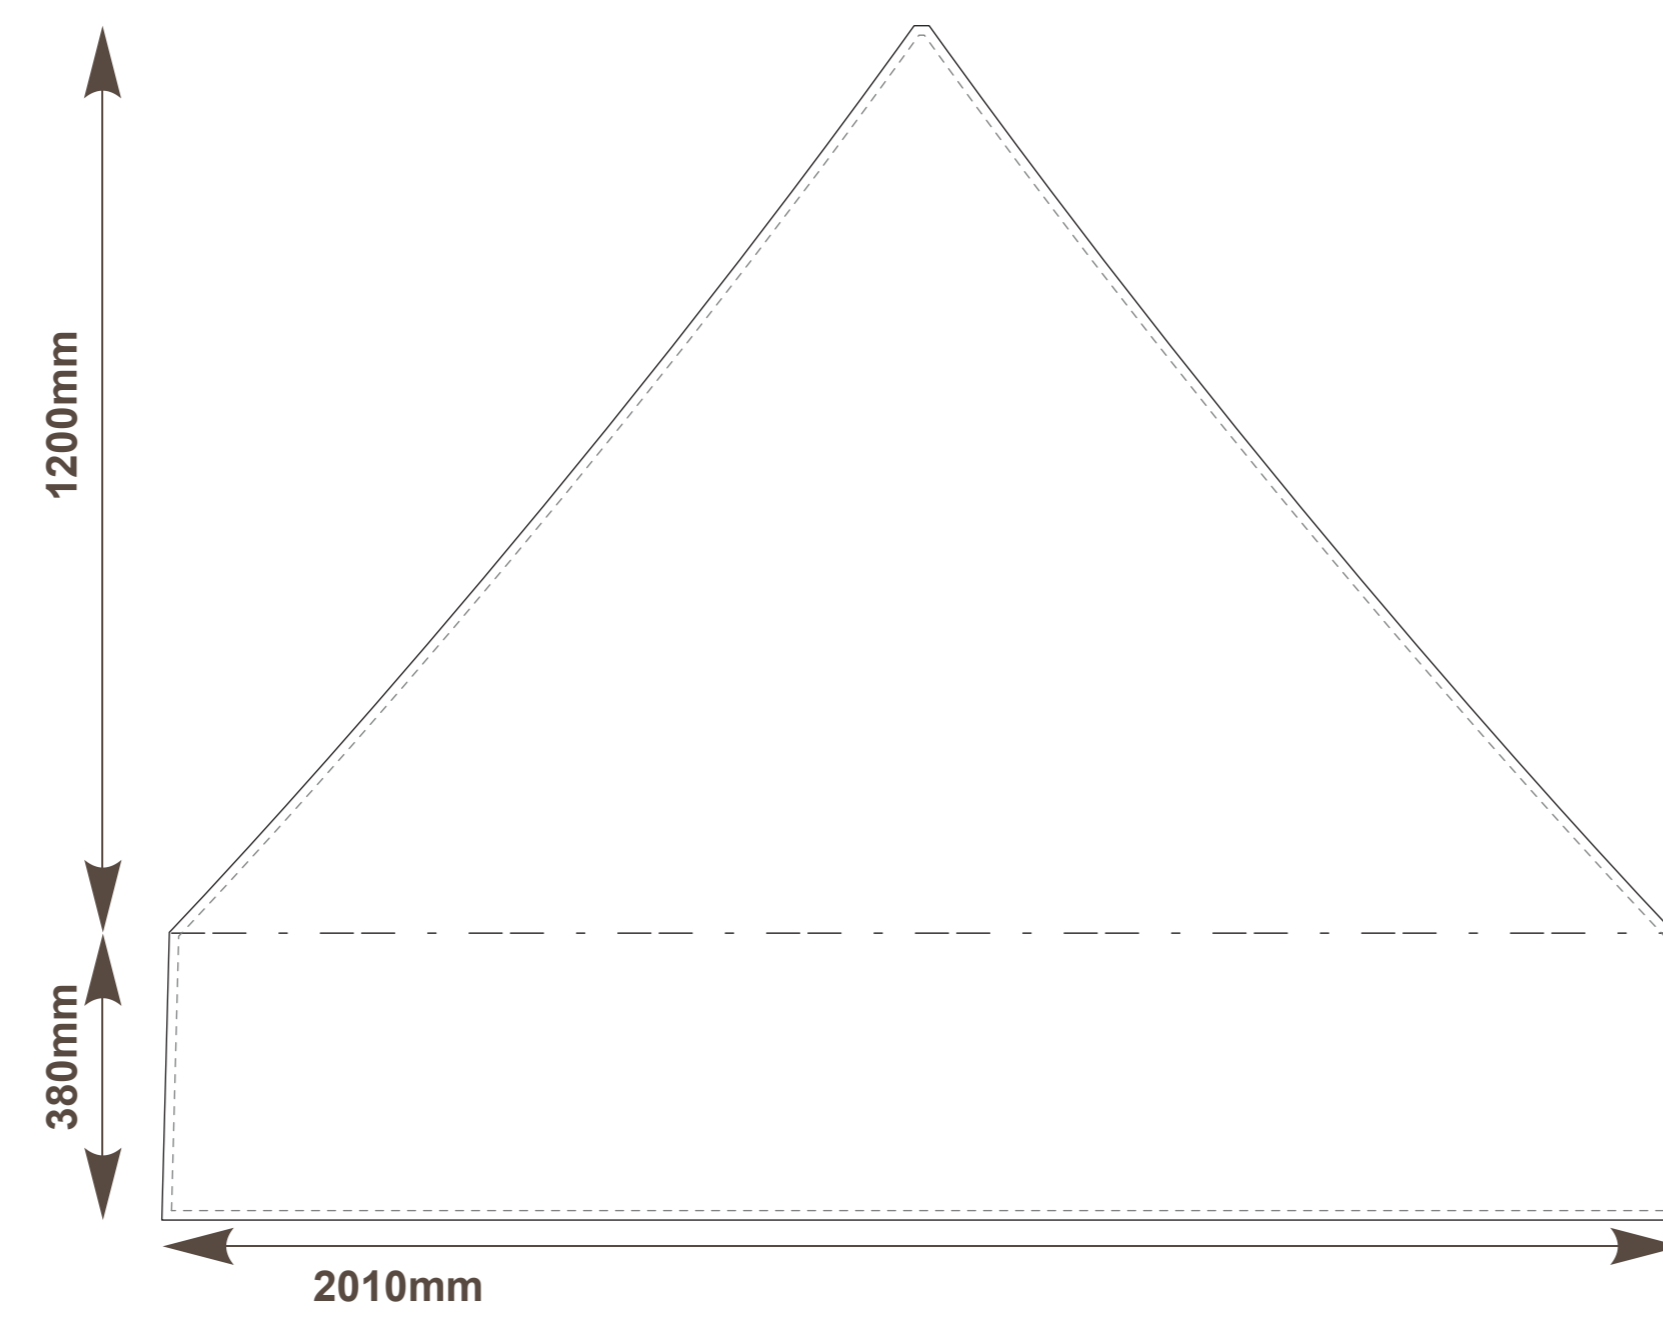

FRONT VALANCE PANEL

FRONT ROOF PANEL