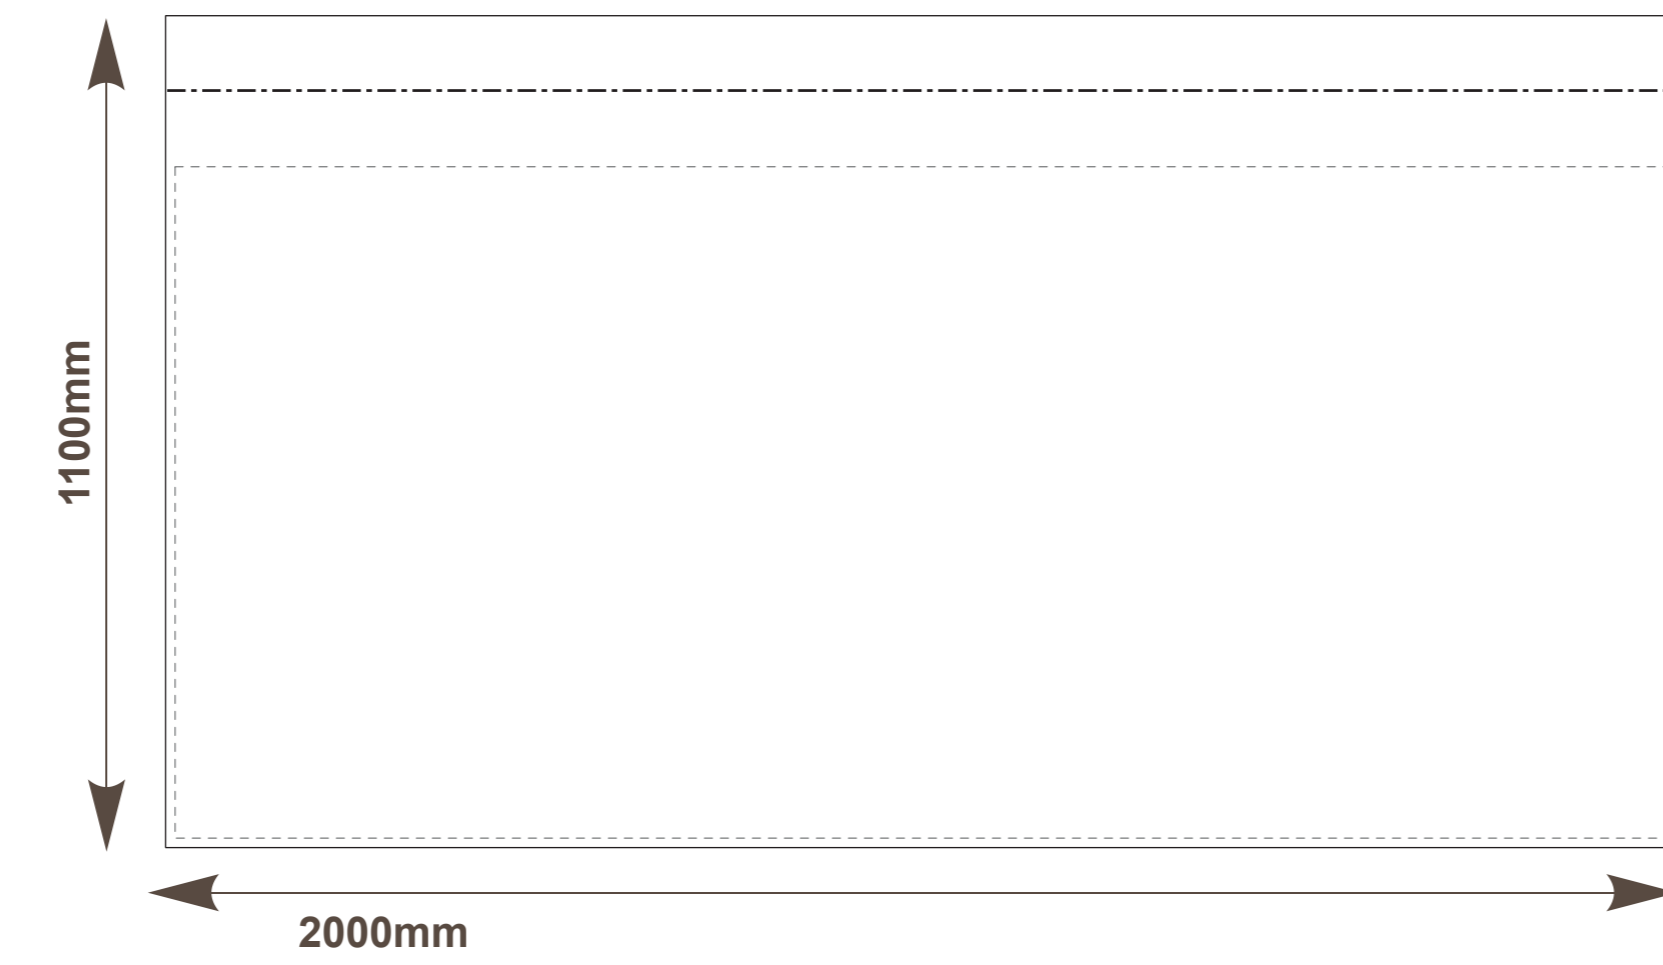

FRONT HALF-WALL INSIDE PANEL