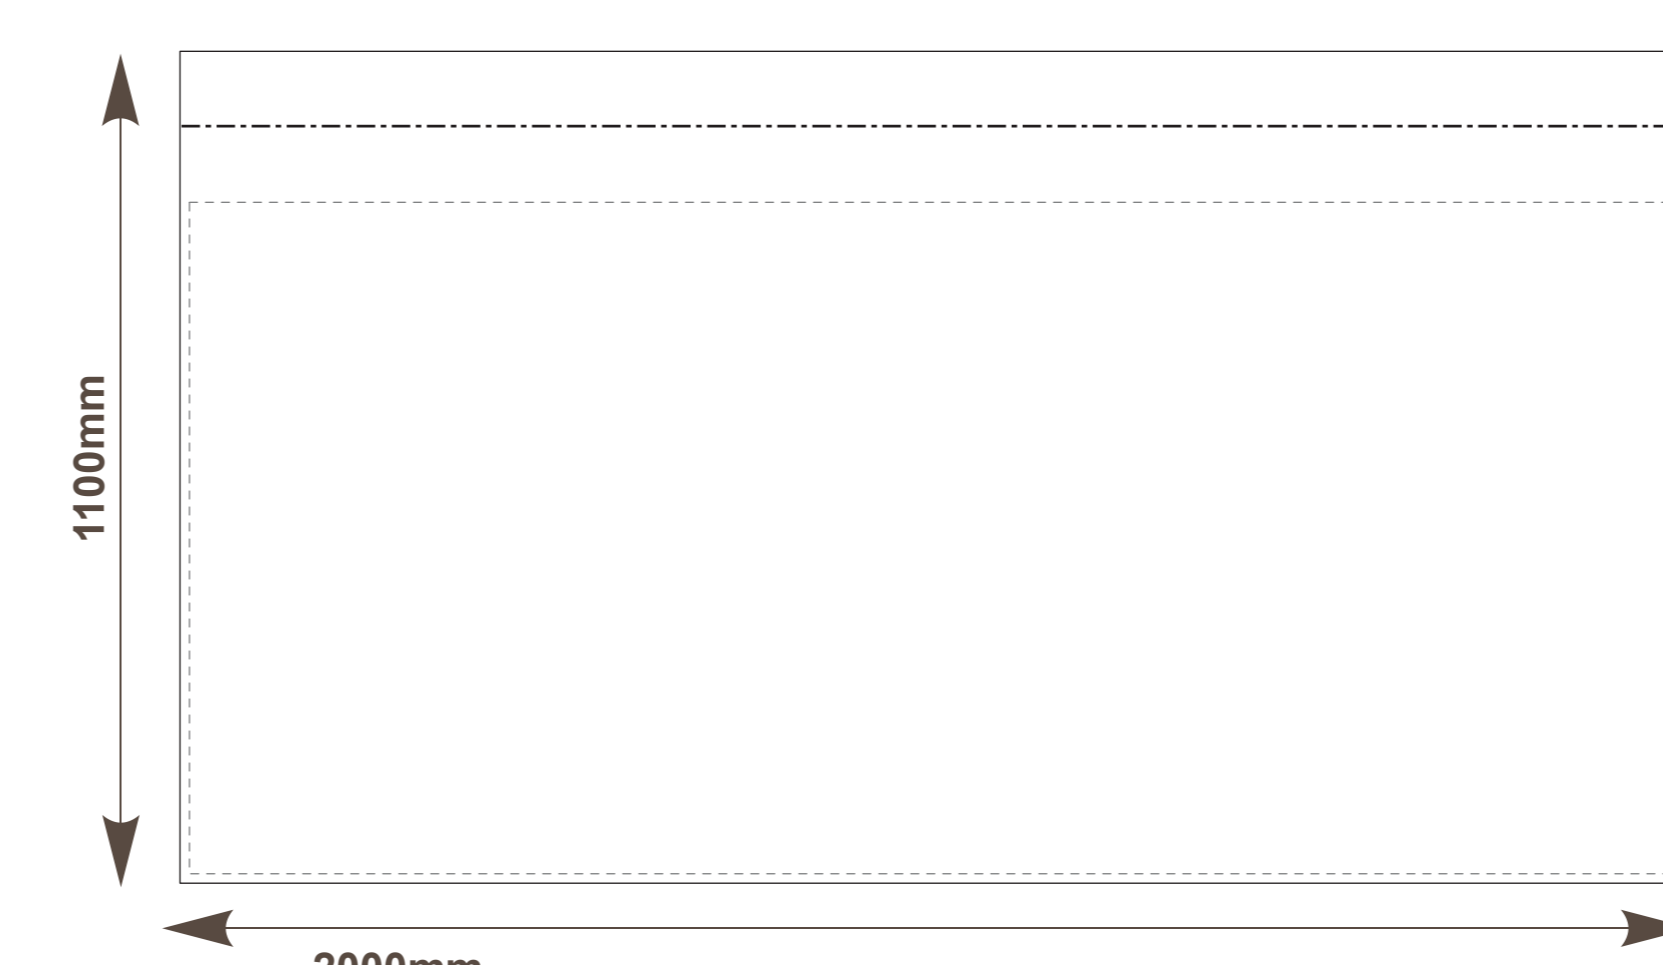

RIGHT HALF-WALL OUTSIDE PANEL