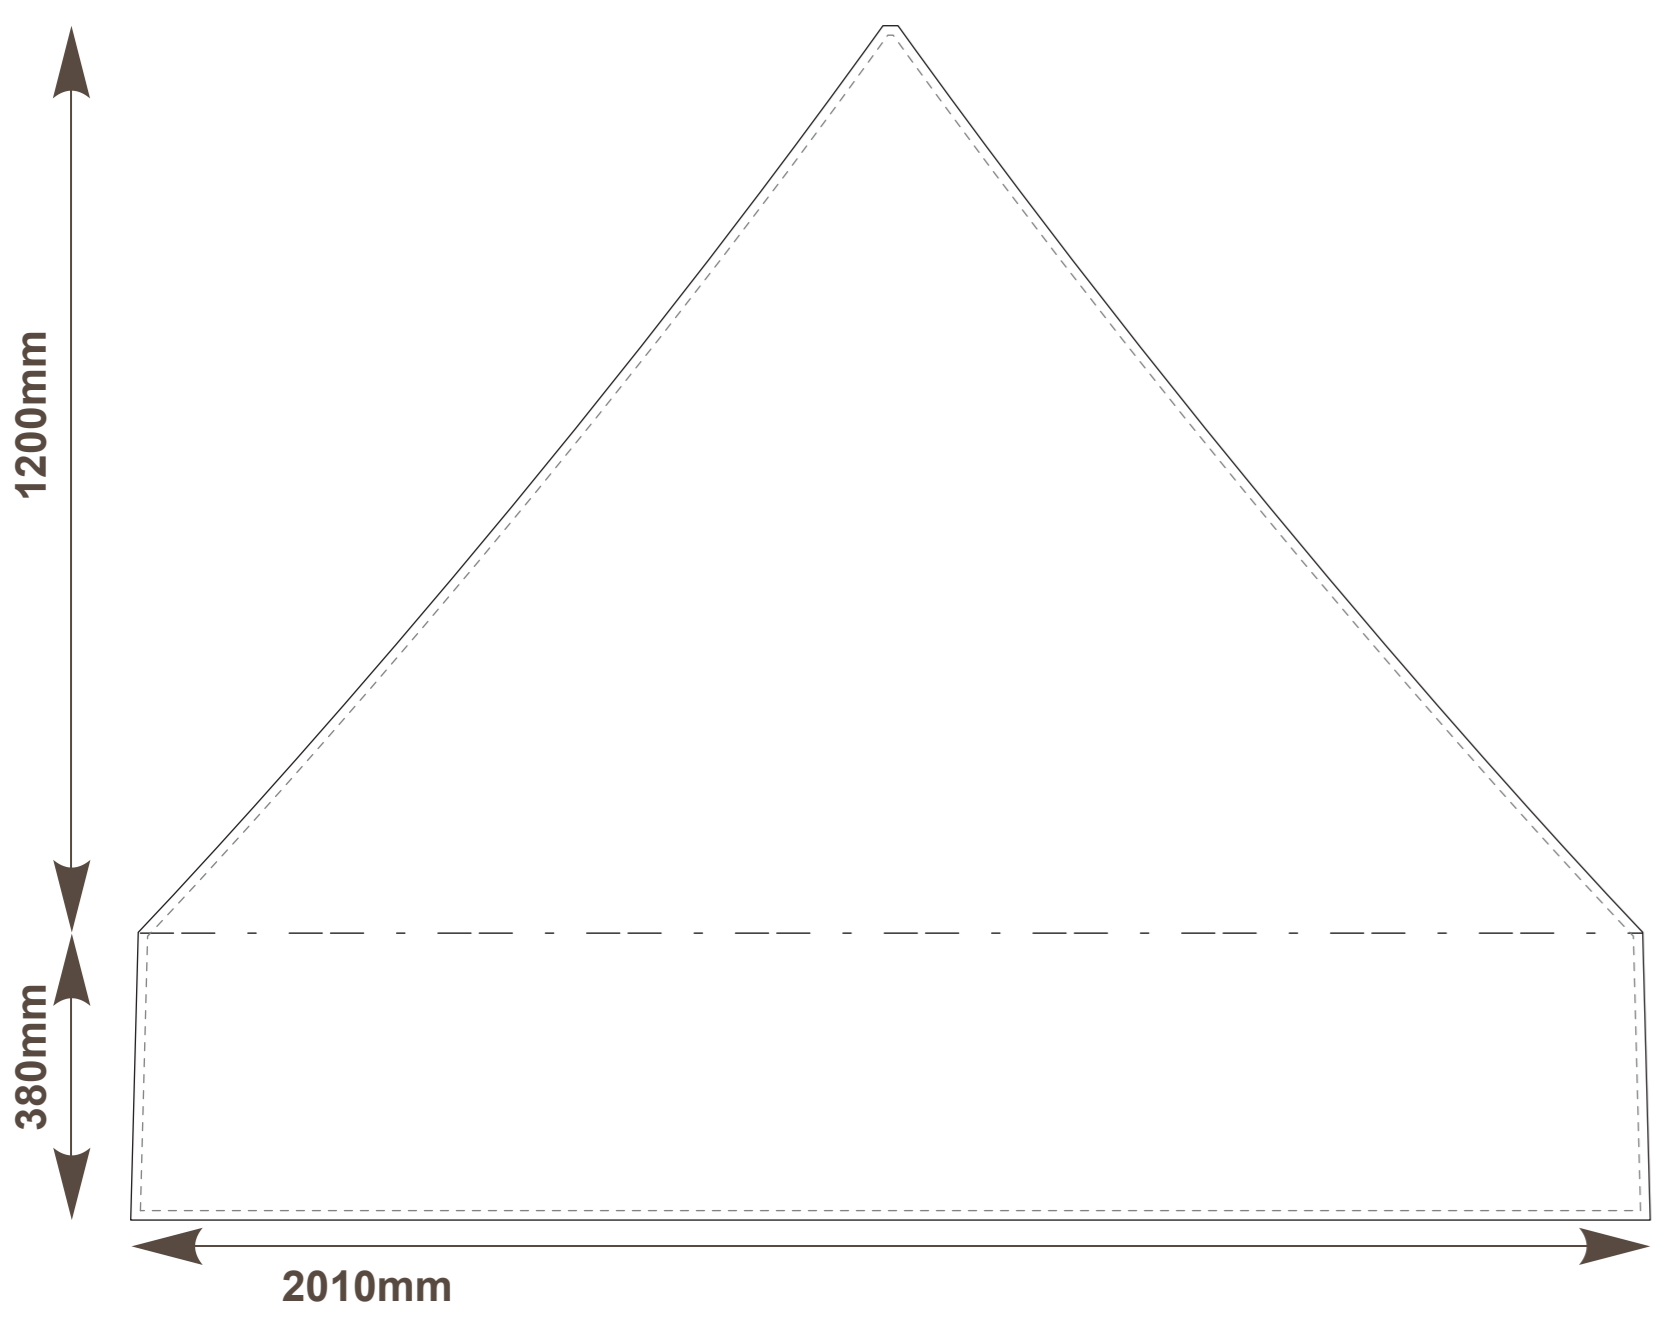

LEFT VALANCE PANEL

2M X 2M Folding Tent

TEMPLATE FOR POLY FABRIC SAMPLE SIZE

Please Note:
All artwork is printed in CMYK colourspace
Please Convert all PMS or RGB artwork to an equivalent CMYK breakup

PVC Fabric Colours

White	Black	Red	Green	Dark Blue	Yellow	Maroon	Orange	Pink	Light Blue
C:0 M:0 Y:0 K:0	C:43 M:52 Y:51 K:100	C:34 M:95 Y:73 K:0	C:80 M:45 Y:74 K:63	C:84 M:68 Y:0 K:5	C:0 M:25 Y:100 K:0	C:43 M:78 Y:66 K:49	C:0 M:64 Y:85 K:0	C:10 M:95 Y:10 K:9	C:83 M:5 Y:13 K:23

Polyester Fabric Colours

White	Black	Red	Green	Dark Blue	Yellow	Maroon	Orange	Ivory	Grey	Sand	Navy Blue	Dark Navy Blue
C:0 M:0 Y:0 K:0	C:43 M:52 Y:51 K:100	C:0 M:100 Y:65 K:35	C:93 M:0 Y:79 K:56	C:100 M:72 Y:0 K:18	C:0 M:21 Y:93 K:1	C:35 M:100 Y:65 K:43	C:0 M:64 Y:100 K:0	C:0 M:0 Y:34 K:6	C:4 M:5 Y:11 K:21	C:0 M:5 Y:15 K:65	C:95 M:50 Y:3 K:32	C:100 M:47 Y:0 K:72

Key
Edge of panel
Stitching line
Roof/Valance divider line

ROOF & VALANCE PANELS

LEFT ROOF PANEL