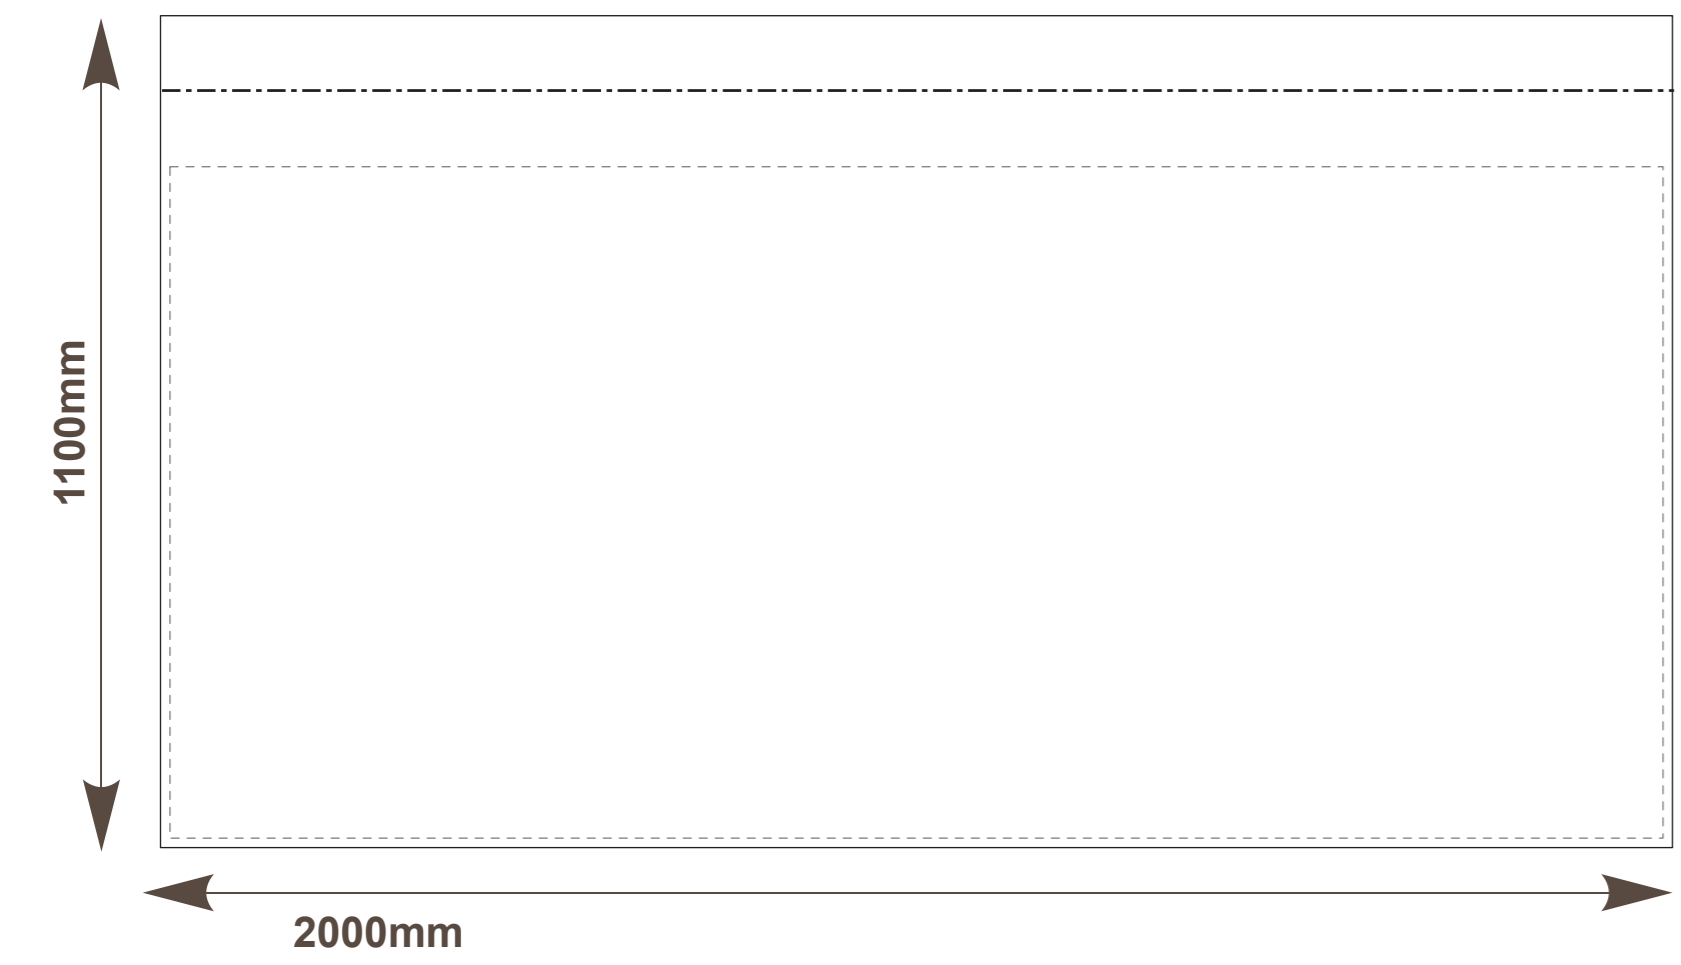

INSIDE HALF WALLS

LEFT HALF-WALL INSIDE PANEL