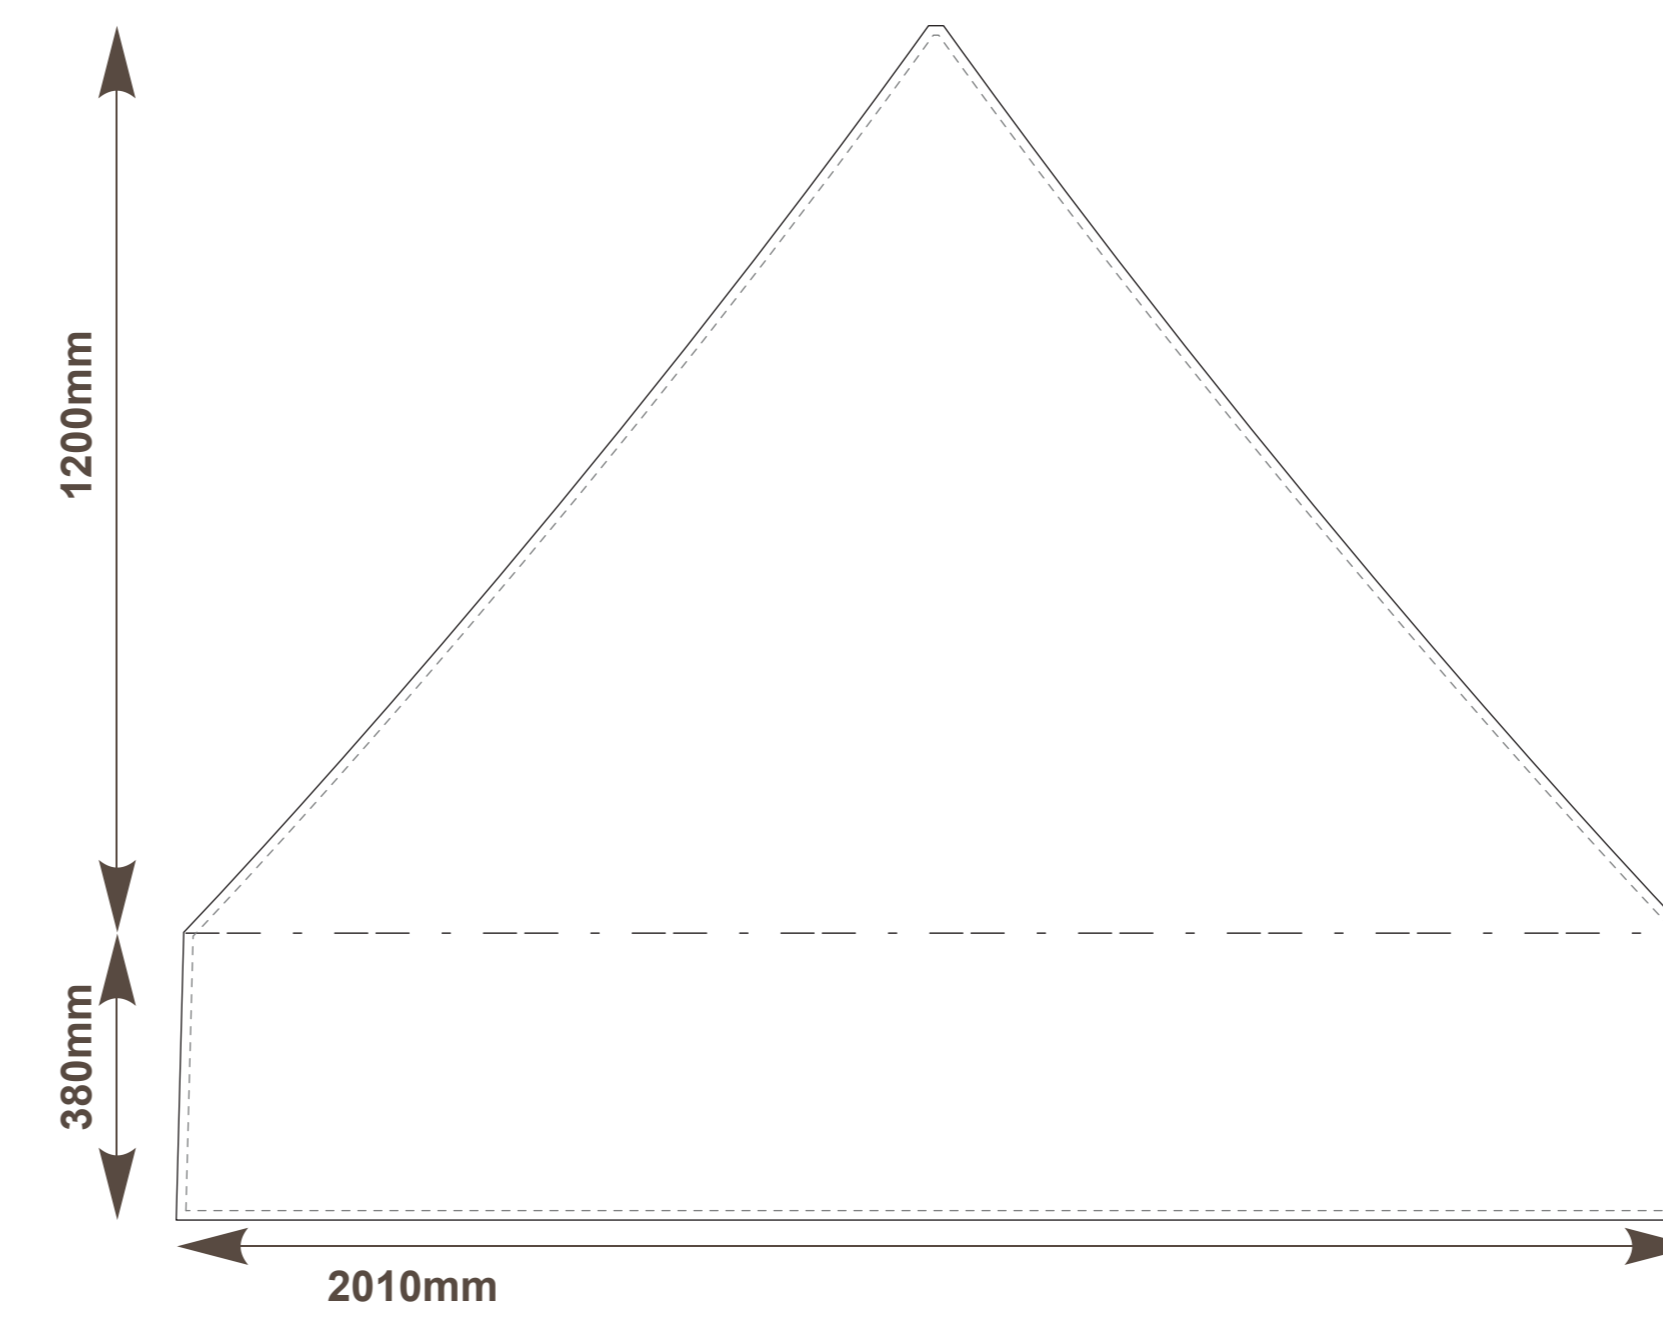

RIGHT VALANCE PANEL

RIGHT ROOF PANEL