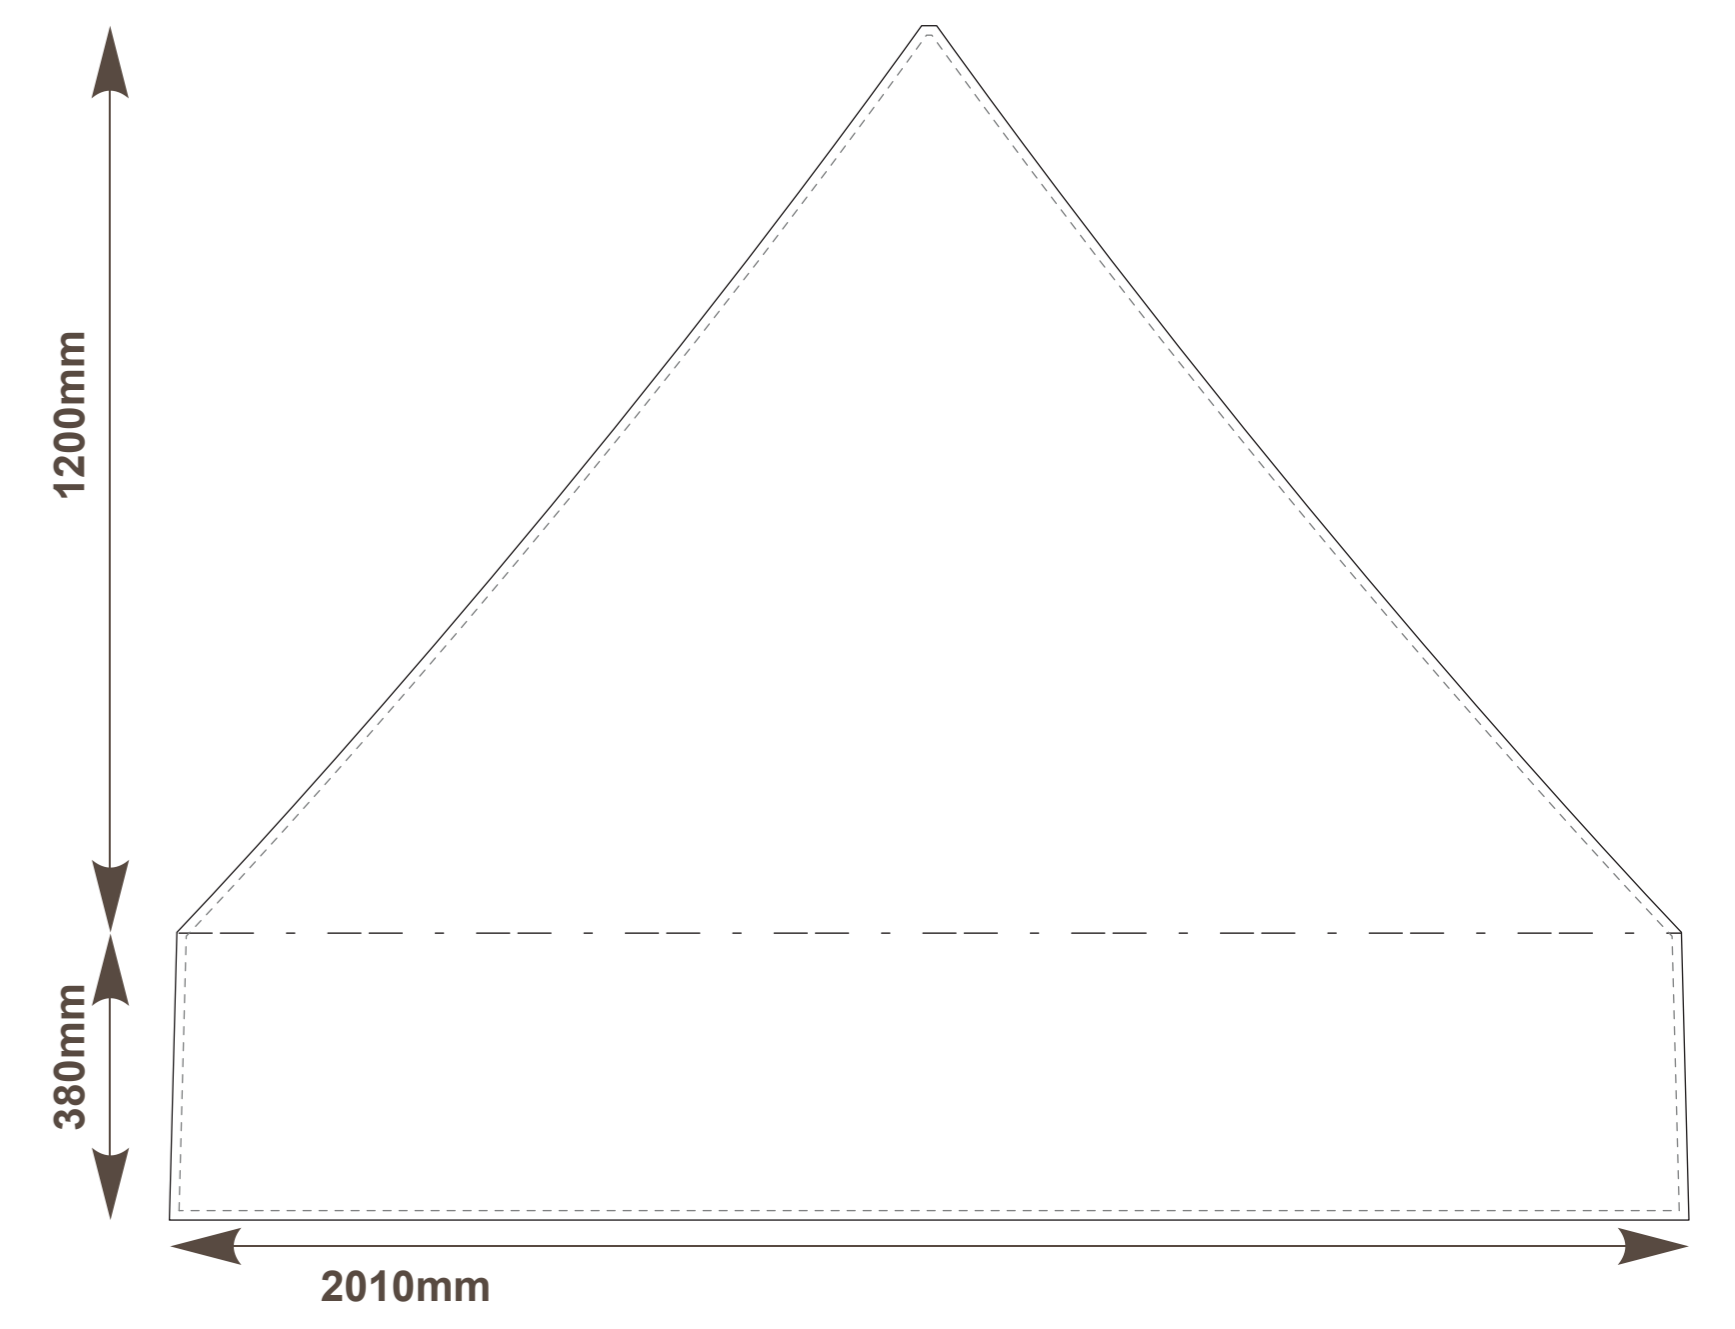

BACK VALANCE PANEL

BACK ROOF PANEL