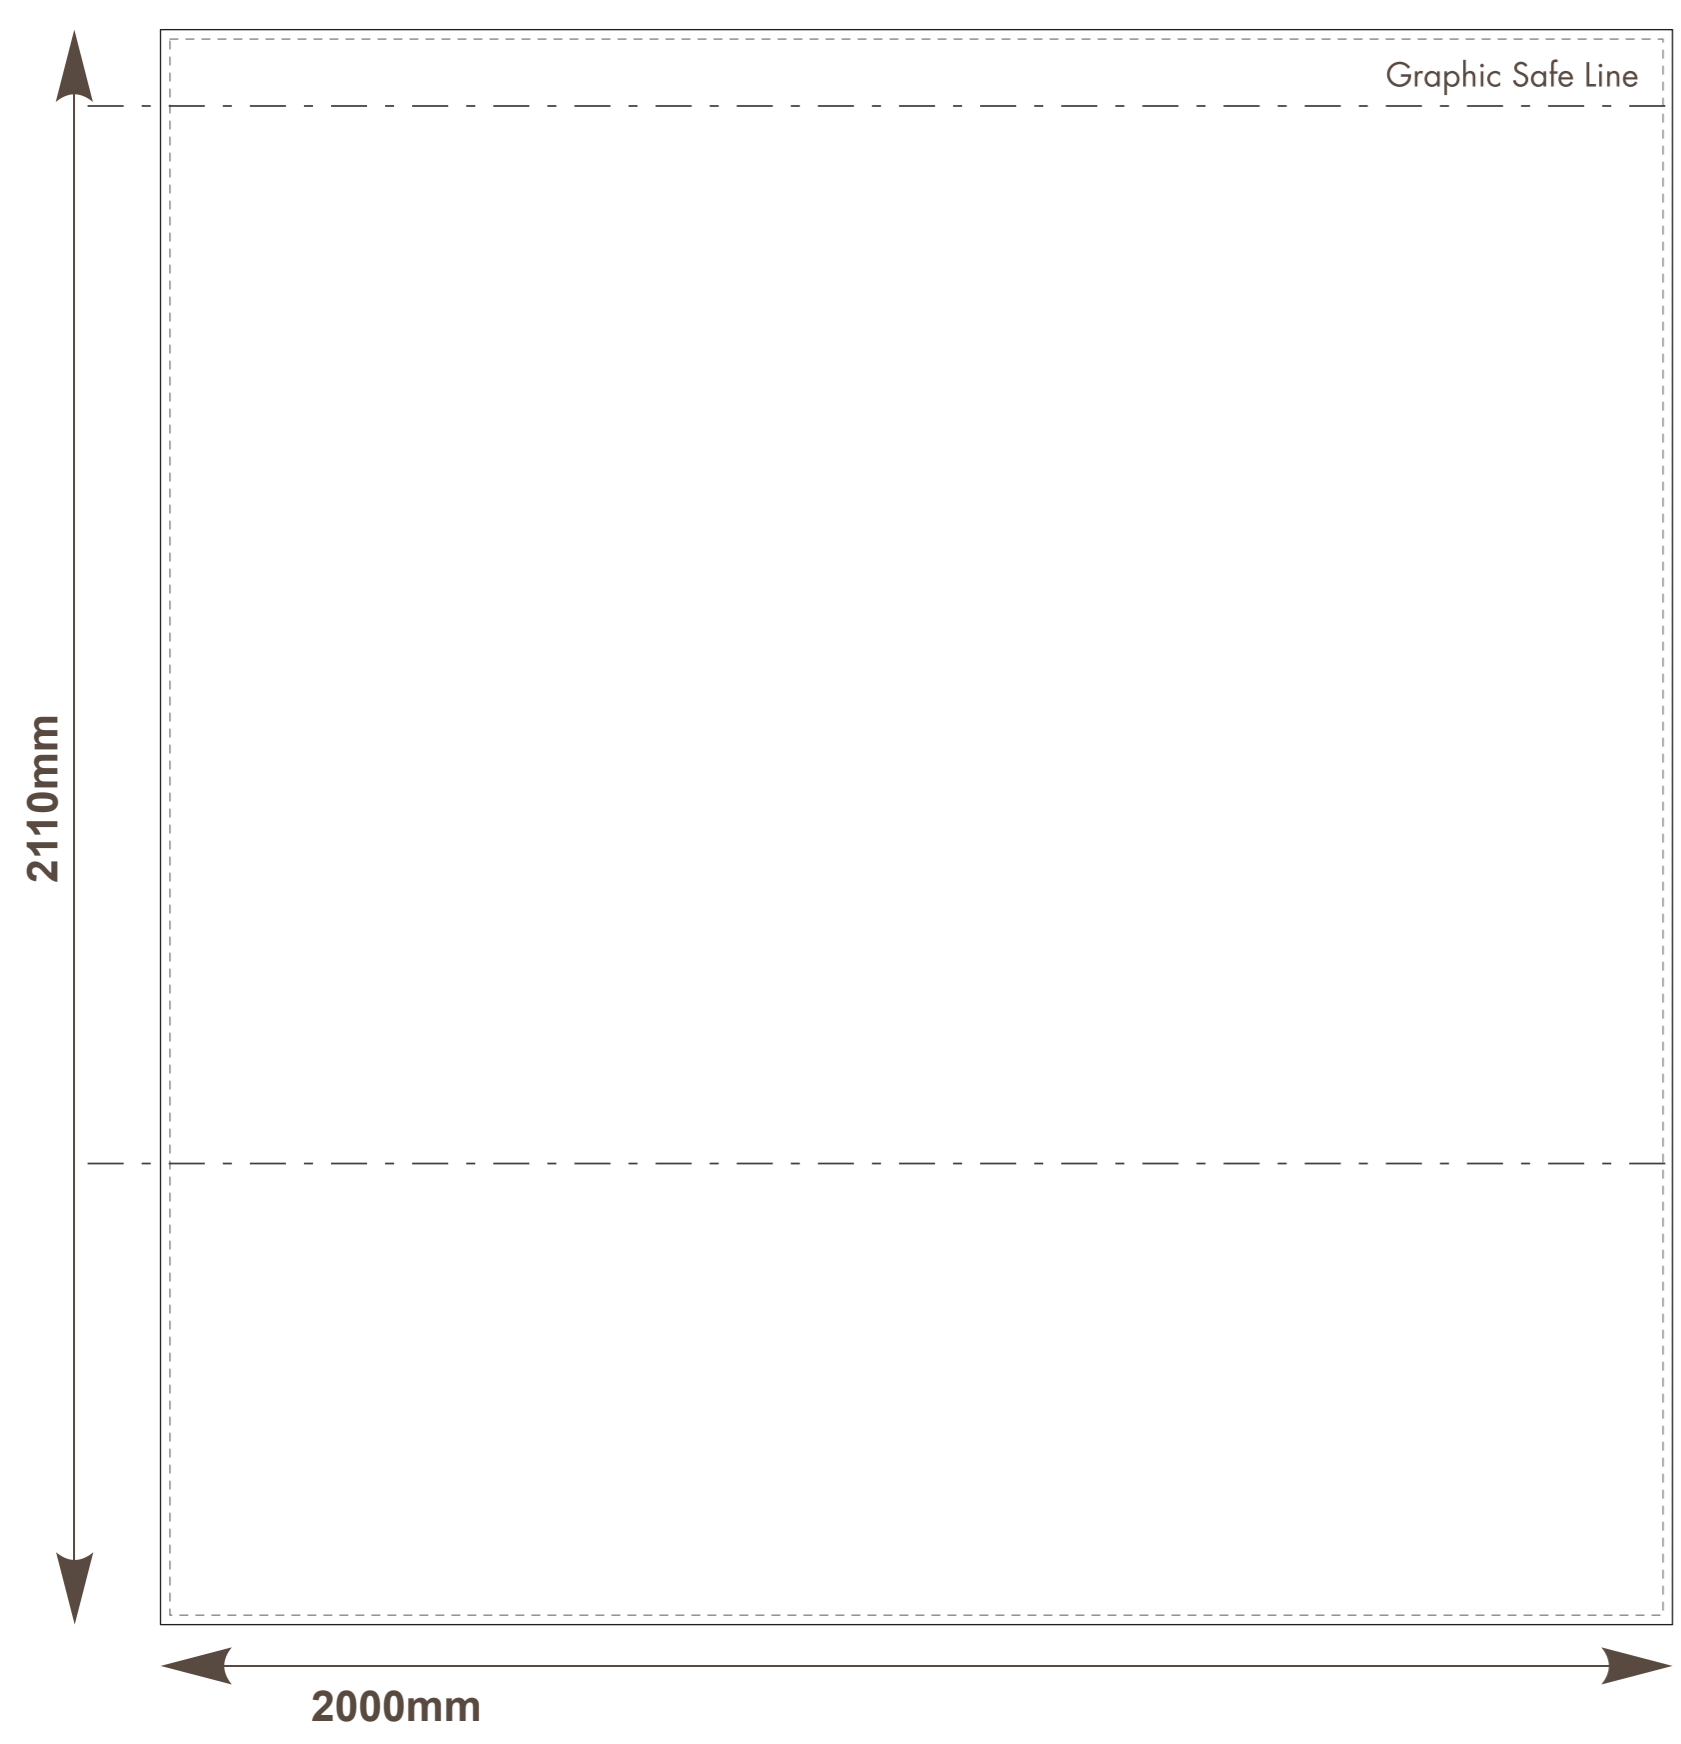

OUTSIDE FULL WALLS

LEFT WALL OUTSIDE PANEL