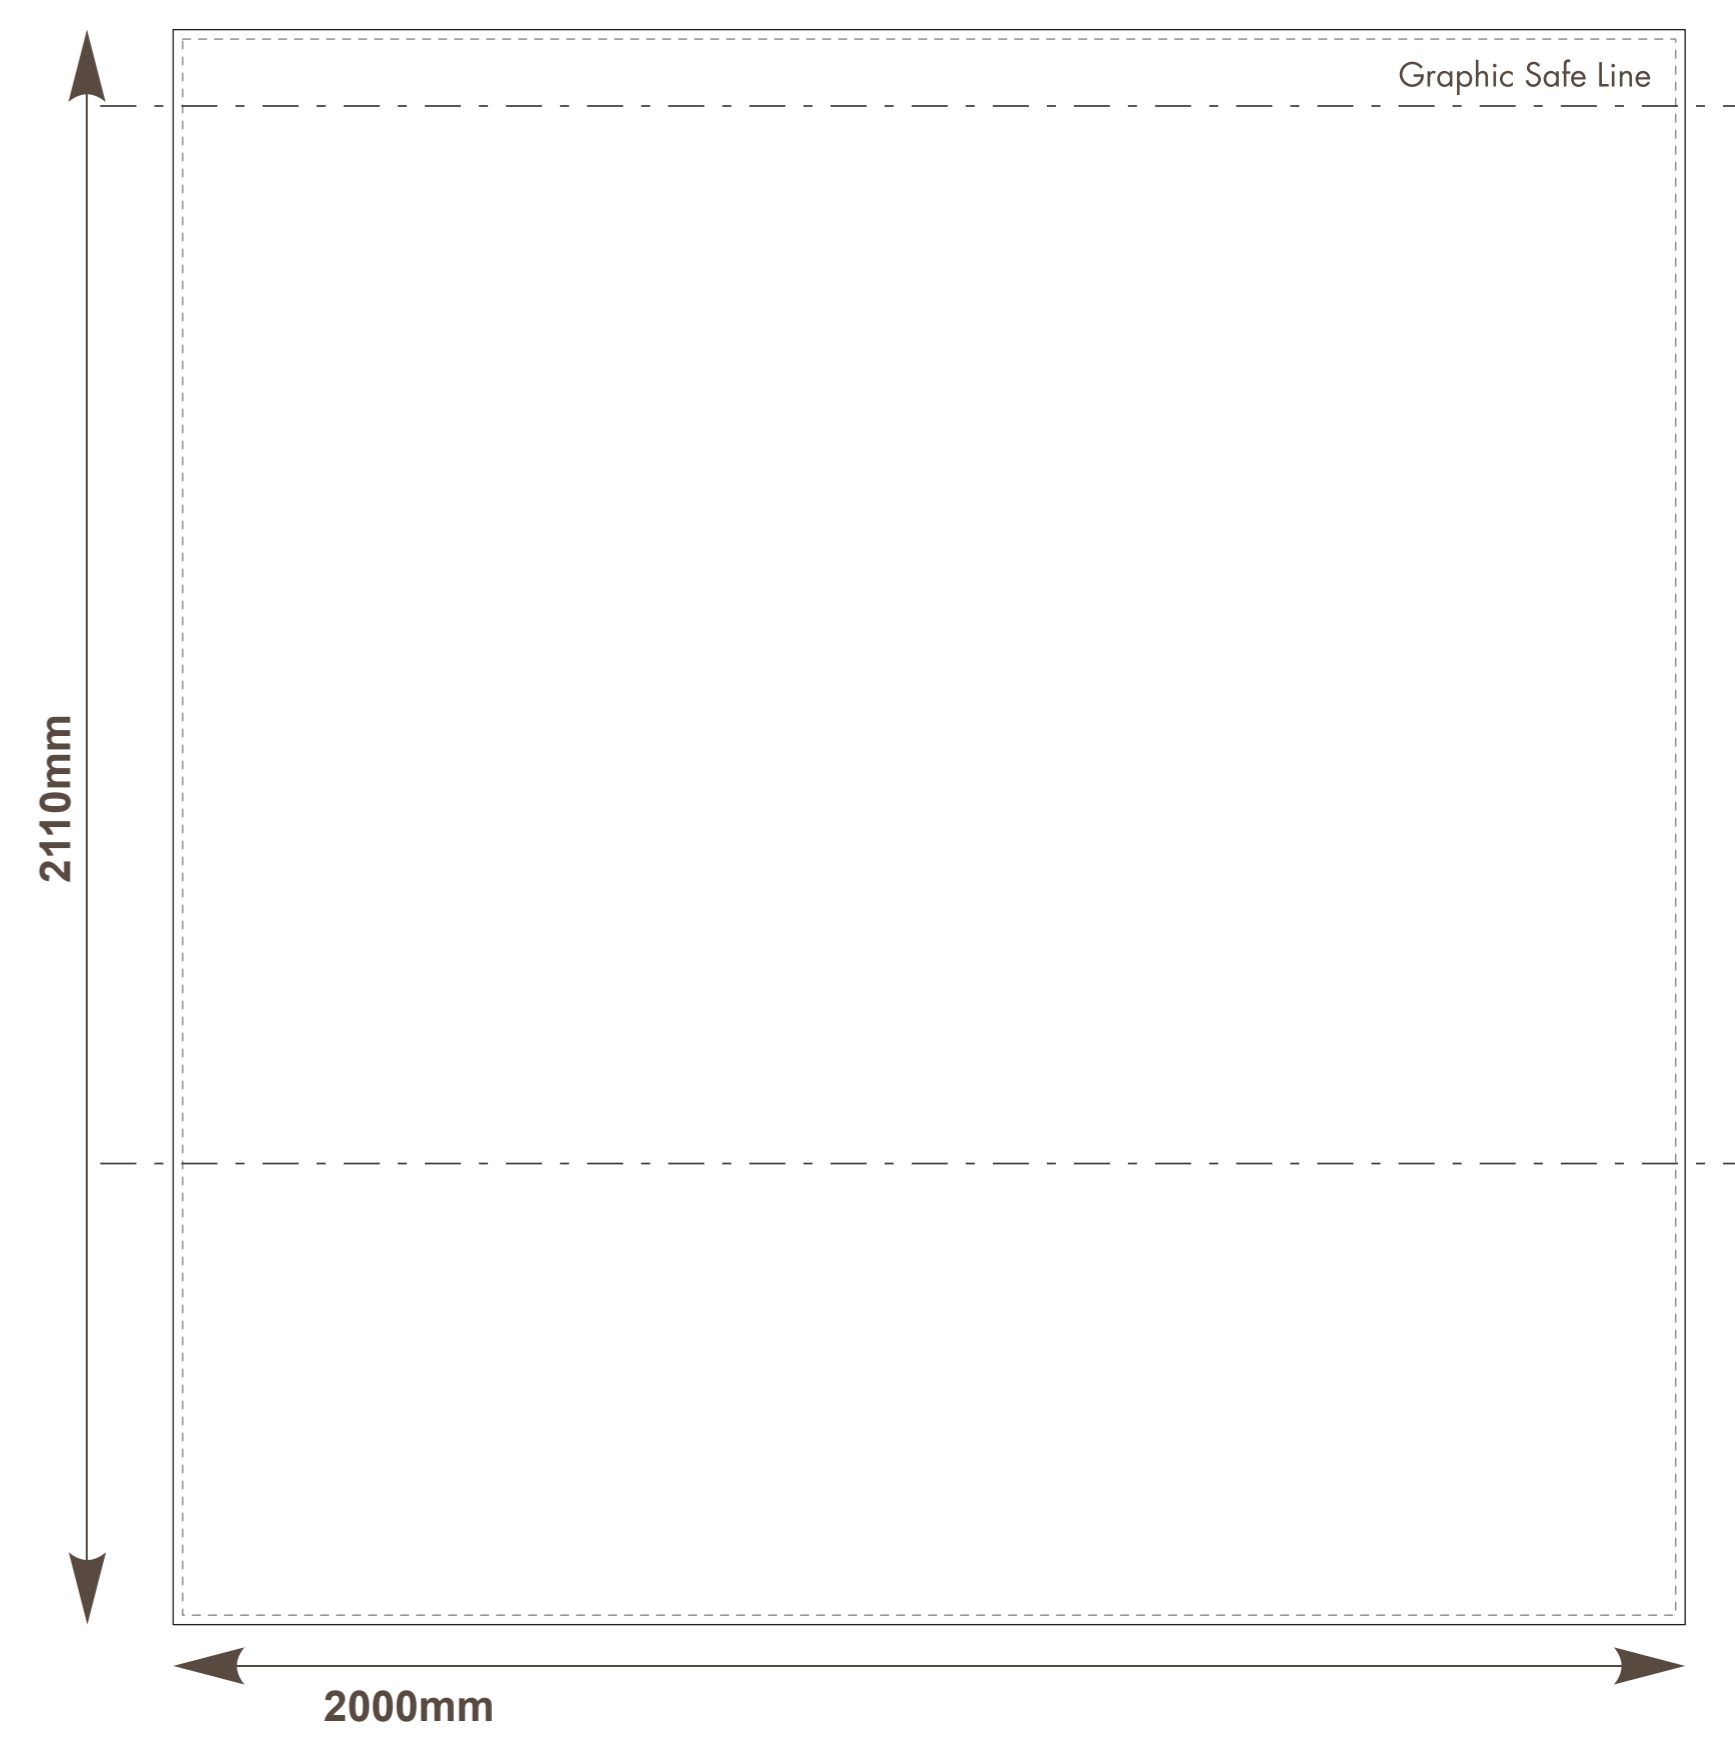

BACK WALL OUTSIDE PANEL