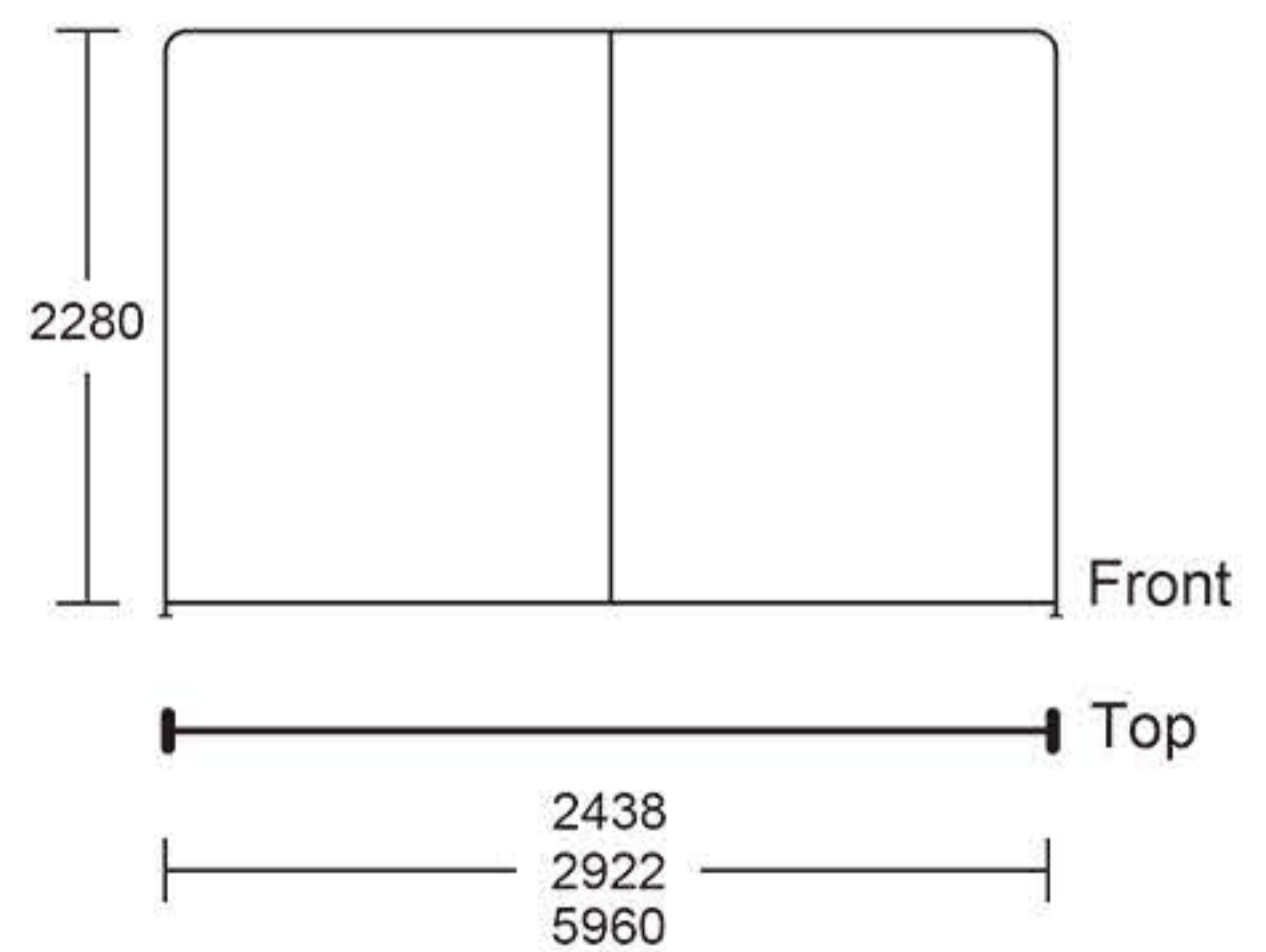

INSTRUCTION

Follow the label instructions to assemble the frame

If can't snap when dismantle the frame,Pls push the tube forwardly,then push again.

Graphic Size :
 8ft: W2480mm x H2290mm
 10ft: W2960mm x H2280mm
 20ft: W5980mm x H2290mm

Optional accessories:

1.LED Light
 SEM09H17NO
 Voltage:100V~240V
 CE Certified.Fit on all models.
 White/Blue

2.Hard Case

 SP06E07NO (240 cm / 300 cm)
 SP06E06NO (240 cm / 300 cm)
 SP06E08NO