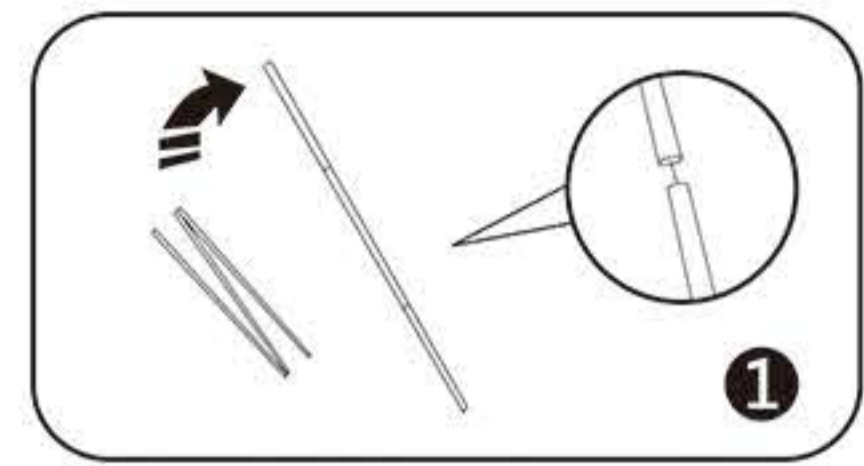

INSTRUCTION

Follow the label instructions to assemble the frame

If can't snap when dismantle the frame,Pls push the tube forwardly,then push again.

Graphic Size :
 8ft: W2480mm x H2290mm
 10ft: W2960mm x H2280mm
 20ft: W5980mm x H2290mm

Optional accessories:

1.LED Light
 SEM09H17NO
 Voltage:100V~240V
 CE Certified.Fit on all models.
 White/Blue

2.Hard Case

 SP06E07NO (240 cm / 300 cm)
 SP06E06NO (240 cm / 300 cm)
 SP06E08NO