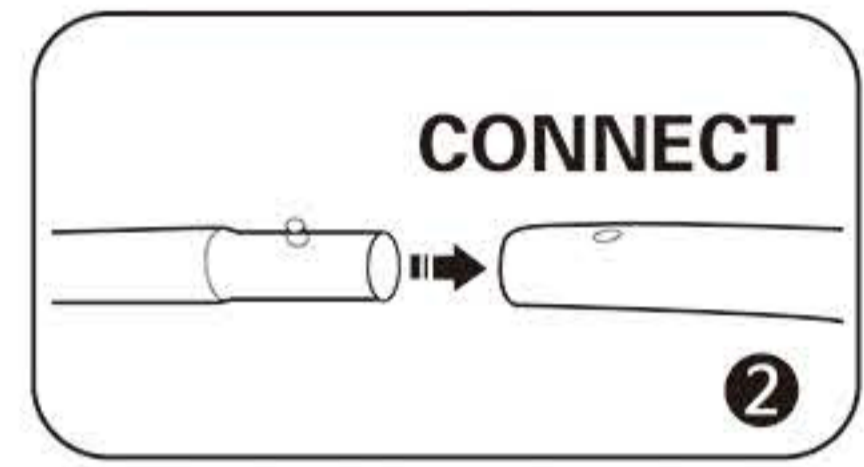

INSTRUCTION

Follow the label instructions to assemble the frame

If can't snap when dismantle the frame,Pls push the tube forwardly,then push again.

Graphic Size :
 8ft: W2480mm x H2290mm
 10ft: W2960mm x H2280mm
 20ft: W5980mm x H2290mm

Optional accessories:

1.LED Light
 SEM09H17NO
 Voltage:100V~240V
 CE Certified.Fit on all models.
 White/Blue

2.Hard Case

 SP06E07NO (240 cm / 300 cm)
 SP06E06NO (240 cm / 300 cm)
 SP06E08NO