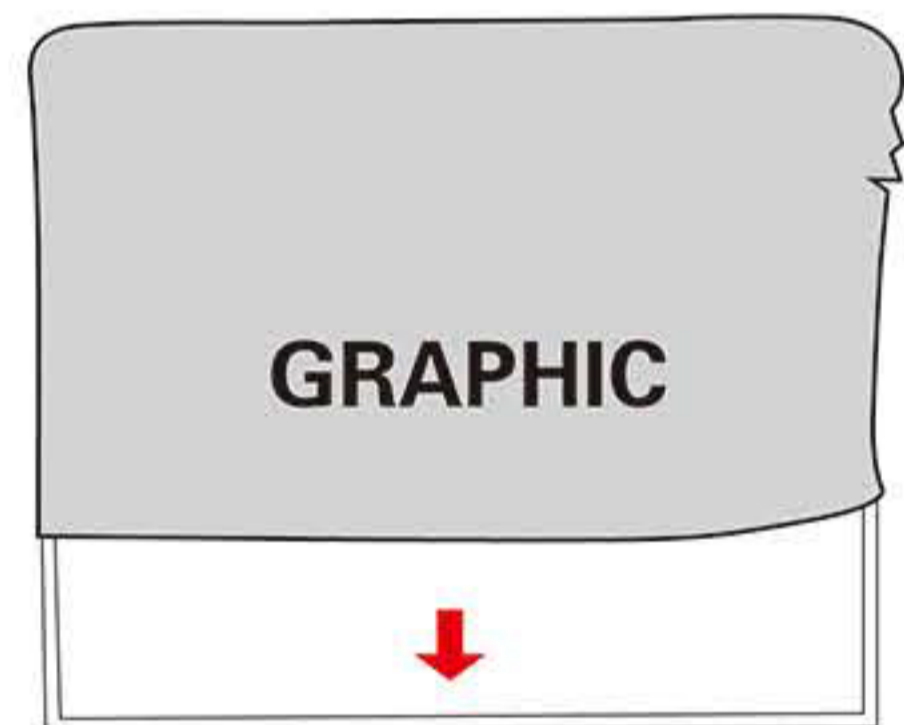

INSTRUCTION

Follow the label instructions to assemble the frame

If can't snap when dismantle the frame,Pls push the tube forwardly,then push again.

Graphic Size :
 8ft: W2480mm x H2290mm
 10ft: W2960mm x H2280mm
 20ft: W5980mm x H2290mm

Optional accessories:

1.LED Light
 SEM09H17NO
 Voltage:100V~240V
 CE Certified.Fit on all models.
 White/Blue

2.Hard Case

 SP06E07NO (240 cm / 300 cm)
 SP06E06NO (240 cm / 300 cm)
 SP06E08NO