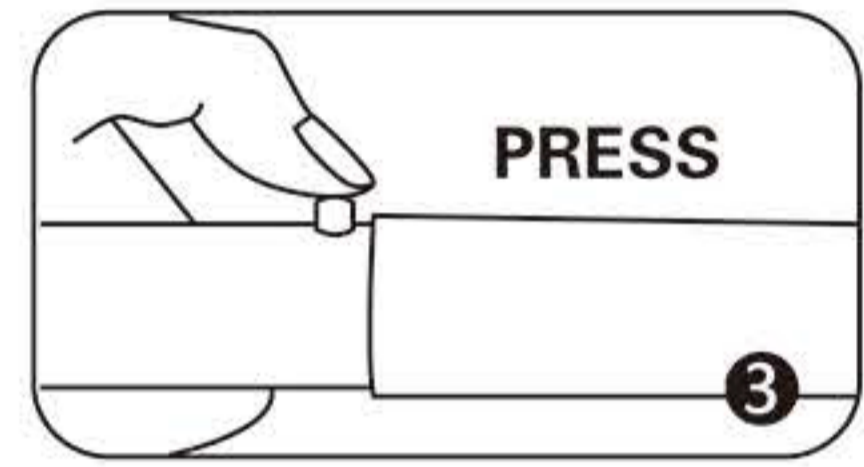

INSTRUCTION

Follow the label instructions to assemble the frame

If can't snap when dismantle the frame,Pls push the tube forwardly,then push again.

Graphic Size :
 8ft: W2480mm x H2290mm
 10ft: W2960mm x H2280mm
 20ft: W5980mm x H2290mm

Optional accessories:

1.LED Light
 SEM09H17NO
 Voltage:100V~240V
 CE Certified.Fit on all models.
 White/Blue

2.Hard Case

 SP06E07NO (240 cm / 300 cm)
 SP06E06NO (240 cm / 300 cm)
 SP06E08NO