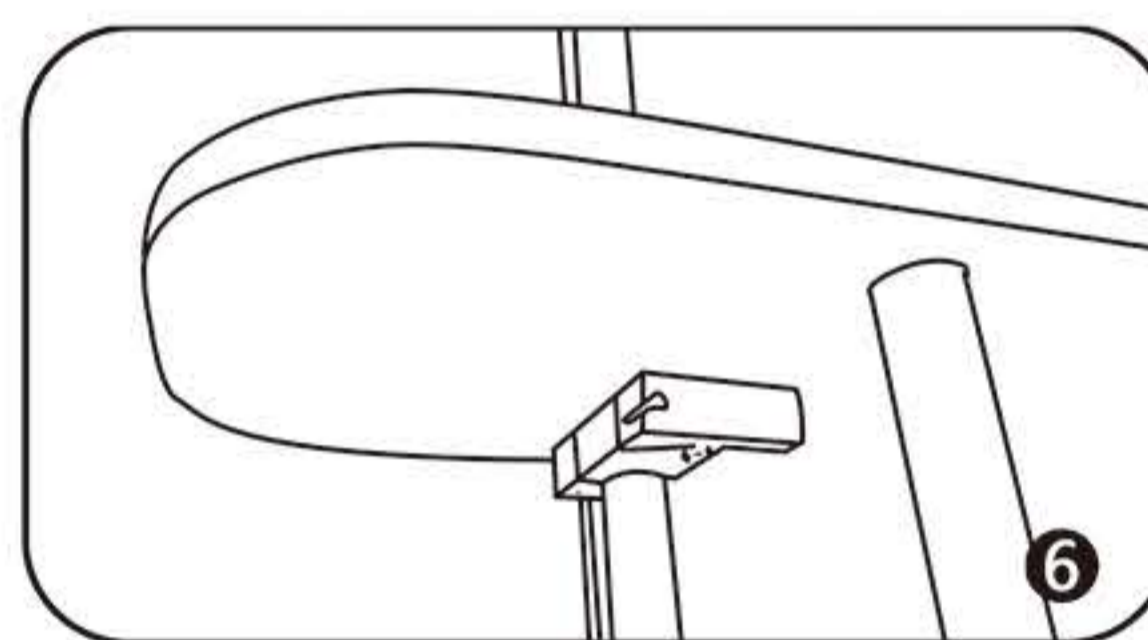

# INSTRUCTION

This display table is available for straight backdrop wall only.

If can't snap when dismantle the frame,Pls push the tube forwardly,then push again.