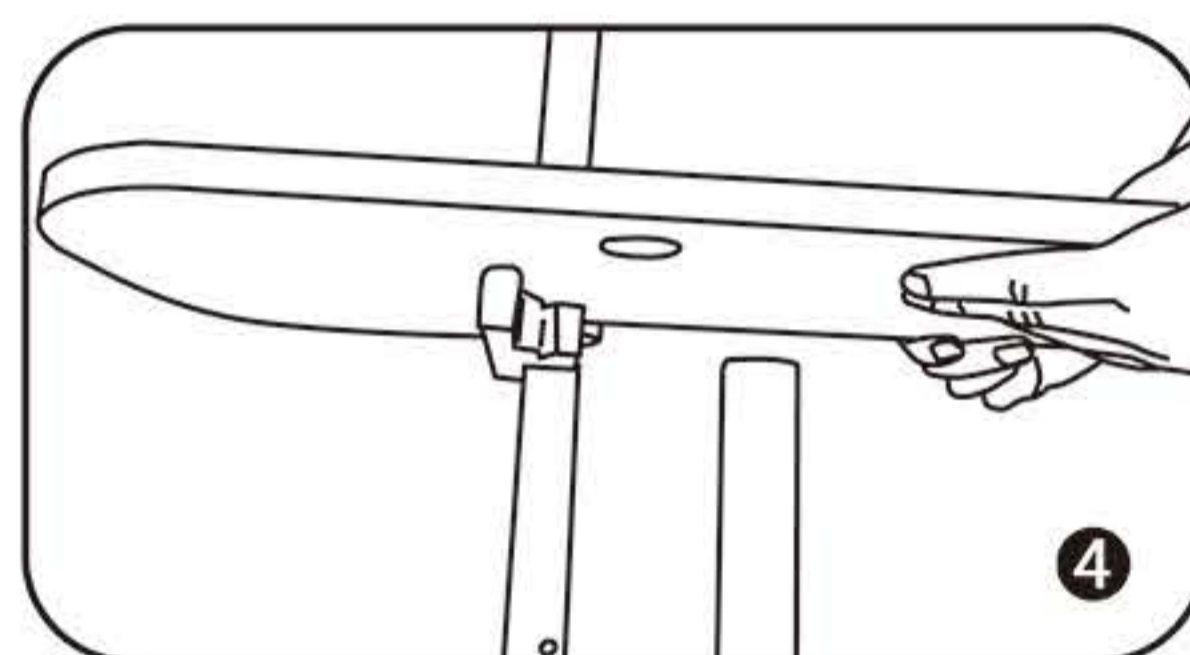

# INSTRUCTION

This display table is available for straight backdrop wall only.

If can't snap when dismantle the frame,Pls push the tube forwardly,then push again.